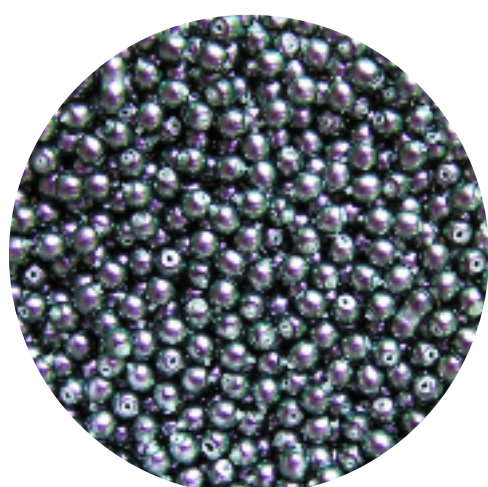

*SJ Designs* New 3mm Glass Pearls August 2011

#428 CRYSTAL A/B

#429 OPAL FROST

#430 CRYSTAL MIRROR

#431 GOLD METALLIC

#432 COPPER METALLIC

#433 SILVER METALLIC

#434 BLUSH LUSTER

#435 ROSY MAUVE LUSTER

#436 CRANBERRY

#437 AQUA LUSTER

#438 TURQUOISE OPAQUE

#439 CORAL OPAQUE

#440 TAHITIAN LUSTER

#441 CITRON LUSTER

#442 CHERRY RED

#443 PINE GREEN