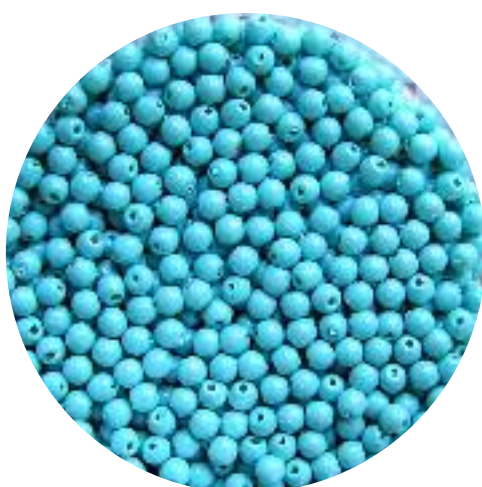

*SJ Designs* New 3mm Glass Pearls August 2011

#428 CRYSTAL A/B

#429 OPAL FROST

#430 CRYSTAL MIRROR

#431 GOLD METALLIC

#432 COPPER METALLIC

#433 SILVER METALLIC

#434 BLUSH LUSTER

#435 ROSY MAUVE LUSTER

#436 CRANBERRY

#437 AQUA LUSTER

#438 TURQUOISE OPAQUE

#439 CORAL OPAQUE

#440 TAHITIAN LUSTER

#441 CITRON LUSTER

#442 CHERRY RED

#443 PINE GREEN